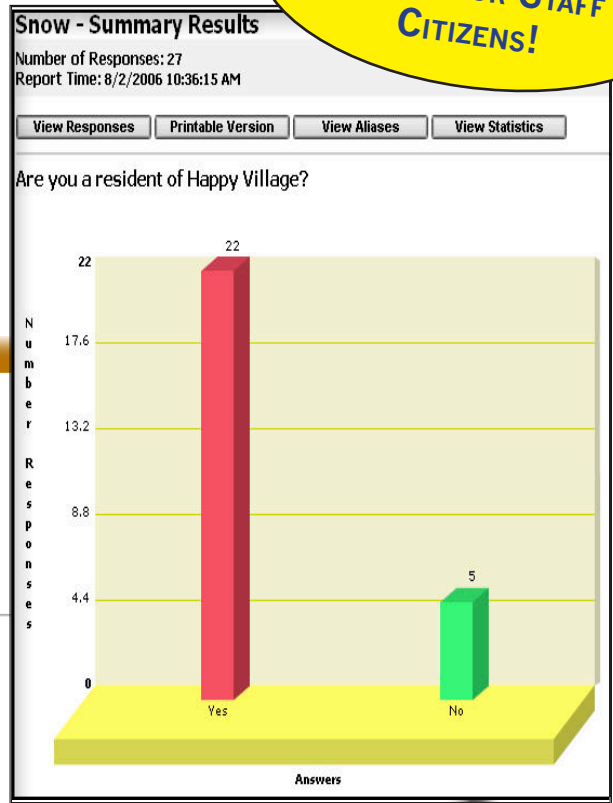

# Online and Printed Survey Module

GovQA offers a survey module. Surveys can be a part of your website or emailed out to citizens directly from the administrative portal. Some benefits of the survey module are:

- Better analyze citizen needs
- Allows ongoing performance measurement
- Obtain feedback from your constituents on any number of topics

**CUSTOM SURVEYS  
AVAILABLE FOR STAFF OR  
CITIZENS!**

**Citizen Action Center**